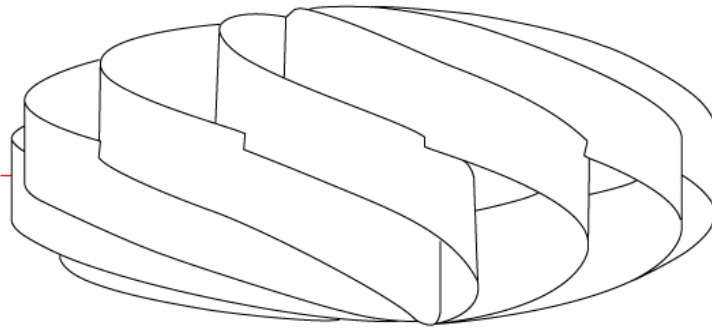

## SWIRL SURFACE

D62006- : D62006-WHI

PROJECT \_\_\_\_\_

TYPE \_\_\_\_\_

SPECIFIER \_\_\_\_\_

QUANTITY \_\_\_\_\_

DATE \_\_\_\_\_

PROJECT	_____
TYPE	_____
SPECIFIER	_____
QUANTITY	_____
DATE	_____